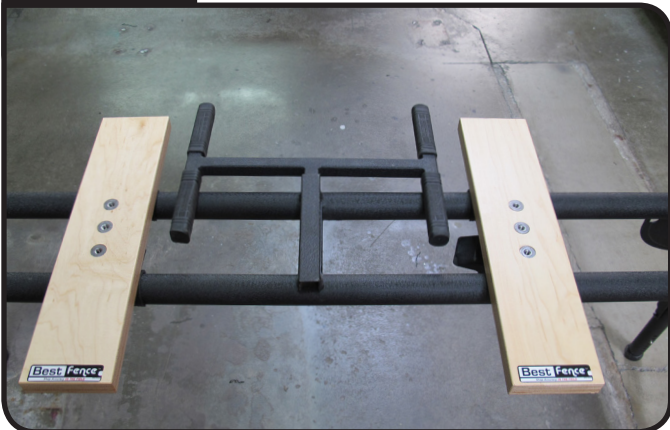

POSITION THE STAND WHERE YOU WANT TO SET IT UP

STEP 2

RELEASE LEGS BY PULLING HANDLES ON BOTH SIDES

STEP 3

LIFT ONE SIDE OF FENCE AND PULL LEGS TO STANDING POSITION

STEP 4

MAKE SURE BALL DETENT IS LOCKED IN STANDING POSITION

STEP 2

SLIDE WHEEL ONTO AXLE

STEP 3

**INSERT LOCKING PIN THROUGH HOLE
IN AXLE**

STEP 4

FLIP DOWN RING TO LOCK PIN IN PLACE

BEST FENCE SAW SETUP

STEP 1

POSITION SAW MOUNT ON RAILS WITH PLASTIC BRACKET PARALLEL

STEP 2

ROTATE BRACKET 90° AND TIGHTEN KNOB TO LOCK IN PLACE

STEP 3

ALLOW ENOUGH SPACING FOR RACK WHEN APPLICABLE

STEP 4

**MOUNT SAW WITH PROVIDED POWERHEAD SCREWS
(FOUND IN HARDWARE KIT)**