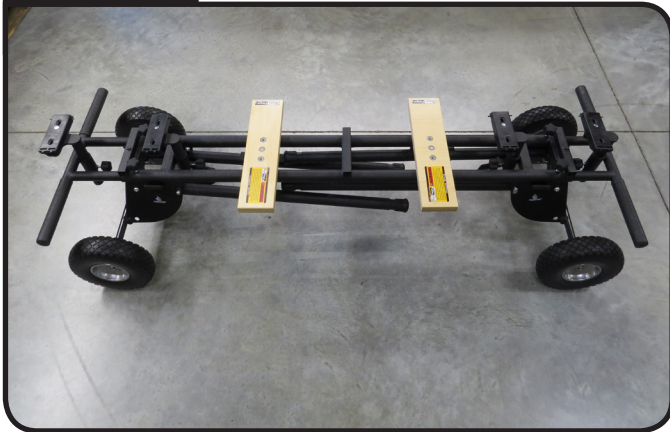

Toll Free: 1-888-443-3748

Phone: 1-360-752-2138

Fax: 1-360-650-1075

Web: www.fastcap.com

Email: info@fastcap.com

MARCH 2018

BEST FENCE STAND SETUP

STEP 1

POSITION THE STAND WHERE YOU WANT TO SET IT UP

STEP 2

RELEASE LEGS BY PULLING HANDLES ON BOTH SIDES

STEP 3

LIFT ONE SIDE OF FENCE AND PULL LEGS TO STANDING POSITION

STEP 4

MAKE SURE BALL DETENT IS LOCKED IN STANDING POSITION

STEP 2

SLIDE WHEEL ONTO AXLE

STEP 3

**INSERT LOCKING PIN THROUGH HOLE
IN AXLE**

STEP 4

FLIP DOWN RING TO LOCK PIN IN PLACE

BEST FENCE SAW SETUP

STEP 1