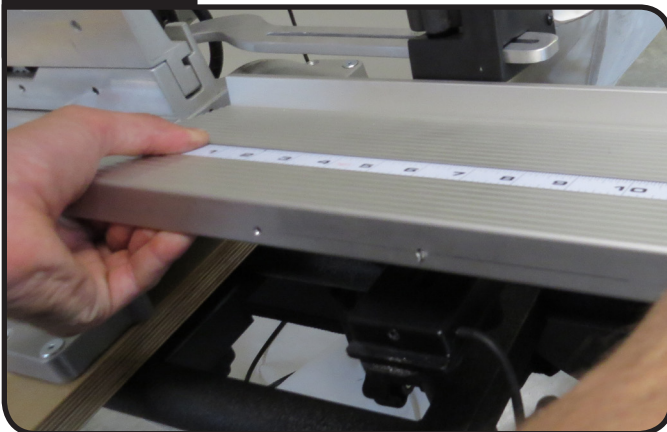

SOME FEATURES AND ACCESSORIES MAY NOT BE INCLUDED WITH YOUR SYSTEM.
PLEASE VISIT WWW.FASTCAP.COM FOR MORE DETAILS.

BEST FENCE CUSTOM MOUNTING INSTRUCTIONS

STEP 1

WANT TO FIX THE GAP? FOLLOW THE INSTRUCTIONS OR SCAN QR CODE TO WATCH THE VIDEO!

STEP 2

PULL THE PIN OUT OF THE FENCE SO THE FENCE IS LOOSE

STEP 3

LIFT FENCE UP AND SLIDE IT TO THE DESIRED POSITION AND POP IT BACK INTO PLACE

STEP 4

PENCIL IN A LINE FOLLOWING THE CENTER OF THE ORIGINAL HOLE. 5/16" FROM THE BOTTOM & 5/8" FROM THE TOP