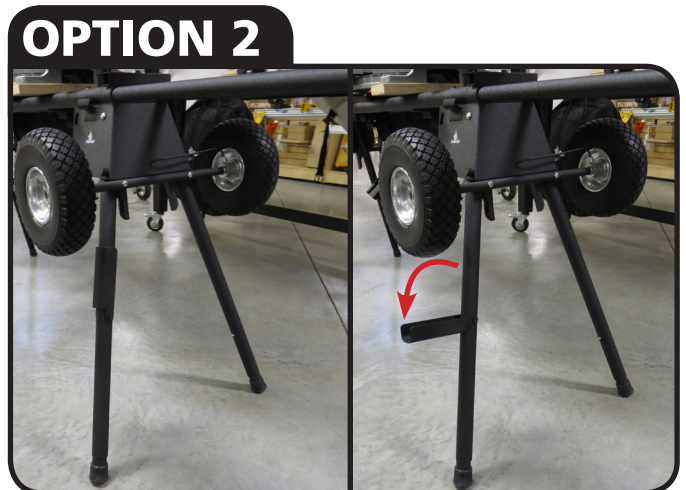

BEST FENCE PRO BAG & RACK

ATTACH FRONT BAG RACK BY SLIDING POST INTO HOLE

SLIDE BAG ONTO FRONT RACK

BEST FENCE PRO ACCESSORIES

INSERT WORK TABLE INTO ACCESSORY HOLE WHERE DESIRED

LUMBER RACKS CAN BE FOLDED OPEN TO SUPPORT EXTRA LUMBER