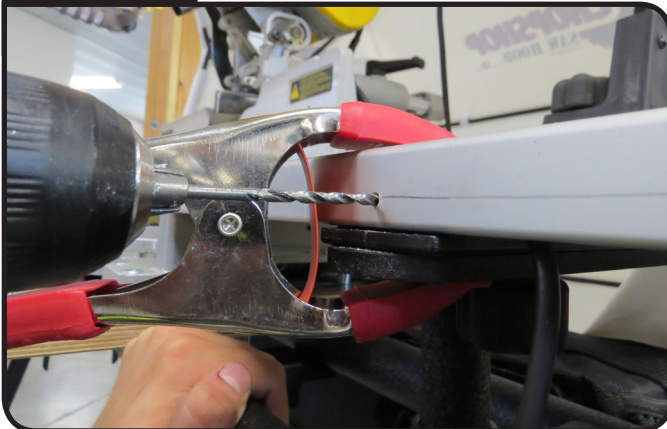

STEP 2

PULL THE PIN OUT OF THE FENCE SO THE FENCE IS LOOSE

STEP 3

LIFT FENCE UP AND SLIDE IT TO THE DESIRED POSITION AND POP IT BACK INTO PLACE

STEP 4

PENCIL IN A LINE FOLLOWING THE CENTER OF THE ORIGINAL HOLE. 5/16" FROM THE BOTTOM & 5/8" FROM THE TOP

STEP 5

USE A CLAMP TO HOLD THE FENCE AND POST TOGETHER AND DRILL A HOLE

STEP 6

PUSH THE PIN INTO YOUR NEWLY DRILLED HOLE TO CHECK THE FIT

SOME FEATURES AND ACCESSORIES MAY NOT BE INCLUDED WITH YOUR SYSTEM.
PLEASE VISIT WWW.FASTCAP.COM FOR MORE DETAILS.