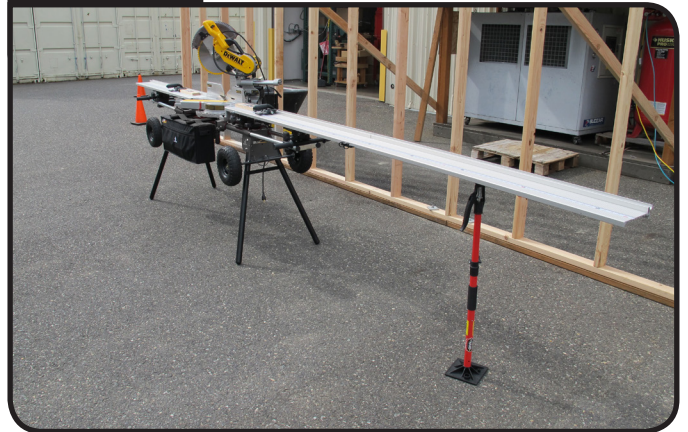

STEP 2

PENCIL IN A LINE 5/16" FROM THE BOTTOM & 5/8" FROM THE TOP OF THE FENCE, ABOVE THE MALE-TO-MALE CONNECTOR

STEP 3

DRILL THROUGH ALUMINUM AND PLASTIC. USE ATTACHED PIN TO SECURE IN PLACE

STEP 4

ATTACH SECOND FENCE AND POSITION UPPER HAND FOR SUPPORT