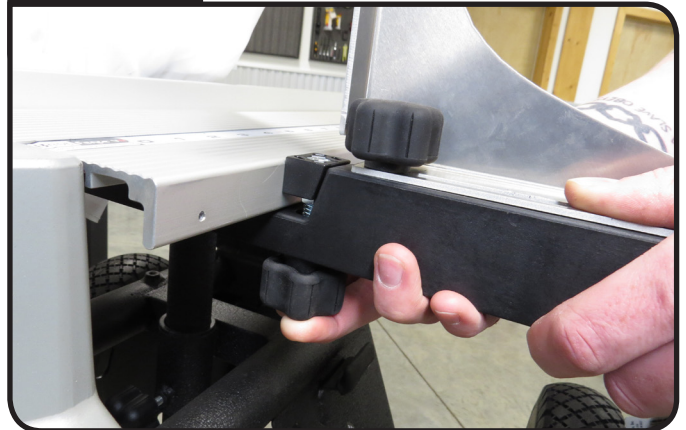

STEP 2

PENCIL IN A LINE 5/16" FROM THE BOTTOM & 5/8" FROM THE TOP OF THE FENCE, ABOVE THE MALE-TO-MALE CONNECTOR

STEP 3

DRILL THROUGH ALUMINUM AND PLASTIC. USE ATTACHED PIN TO SECURE IN PLACE

STEP 4

ATTACH SECOND FENCE AND POSITION UPPER HAND FOR SUPPORT

STEP 5

REPEAT STEP 3 ON SECOND FENCE

SCAN ME

FOR VIDEO INSTRUCTIONS ON THE MALE-MALE SET UP

BEST FENCE CROWN MOLDING STOP

STEP 1

**LOCATE COMPONENTS
IN ACCESSORY BAG**

STEP 2

**ATTACH ARM BY
HOOKING REAR FIRST THEN
TIGHTENING WEDGE KNOB**

STEP 3

**ADJUST L-BRACKET AND PLASTIC
SLIDE TO FIT SIZE OF YOUR CROWN
MOLDING**

STEP 4

**TO REMOVE ARM, SLIDE ALL PIECES OFF
THE BEST FENCE. UNSCREW BOTTOM
KNOB AND PUSH UP TO RELEASE
WEDGE FROM BEST FENCE.**