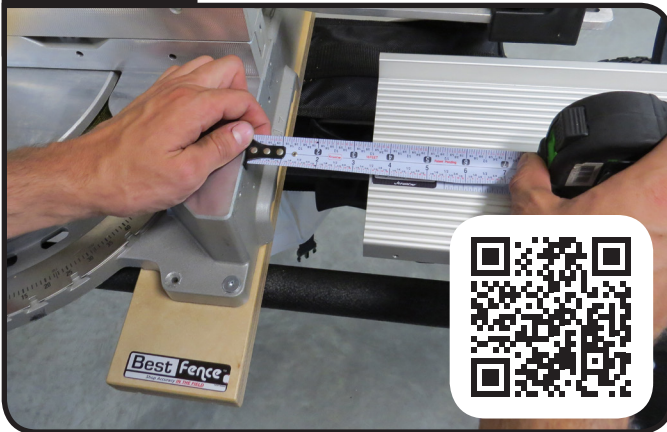

BEST FENCE CUSTOM MOUNTING INSTRUCTIONS

STEP 1

WANT TO FIX THE GAP? FOLLOW THE INSTRUCTIONS OR SCAN QR CODE TO WATCH THE VIDEO!