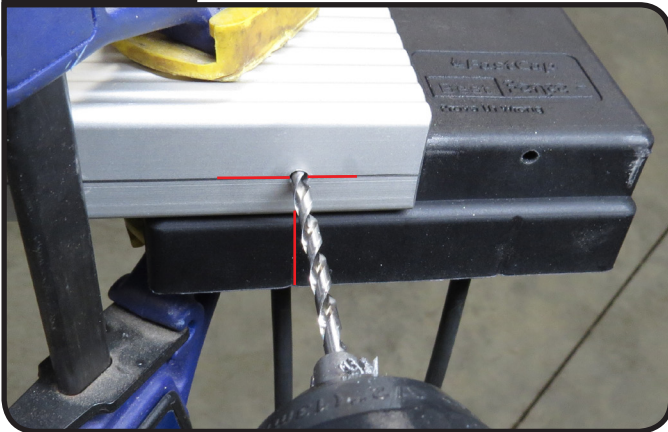

STEP 5

USE A CLAMP TO HOLD THE FENCE AND POST TOGETHER AND DRILL A HOLE

STEP 6

PUSH THE PIN INTO YOUR NEWLY DRILLED HOLE TO CHECK THE FIT

SOME FEATURES AND ACCESSORIES MAY NOT BE INCLUDED WITH YOUR SYSTEM.
PLEASE VISIT WWW.FASTCAP.COM FOR MORE DETAILS.

SOME FEATURES AND ACCESSORIES MAY NOT BE INCLUDED WITH YOUR SYSTEM.
PLEASE VISIT WWW.FASTCAP.COM FOR MORE DETAILS.

BEST FENCE PRO MALE-MALE SETUP

STEP 1

POSITION MALE-MALE CONNECTOR SO THAT FENCE END IS ON MIDDLE LINE

STEP 2

PENCIL IN A LINE 5/16" FROM THE BOTTOM & 5/8" FROM THE TOP OF THE FENCE, ABOVE THE MALE-TO-MALE CONNECTOR

STEP 3

DRILL THROUGH ALUMINUM AND PLASTIC. USE ATTACHED PIN TO SECURE IN PLACE

STEP 4

ATTACH SECOND FENCE AND POSITION UPPER HAND FOR SUPPORT