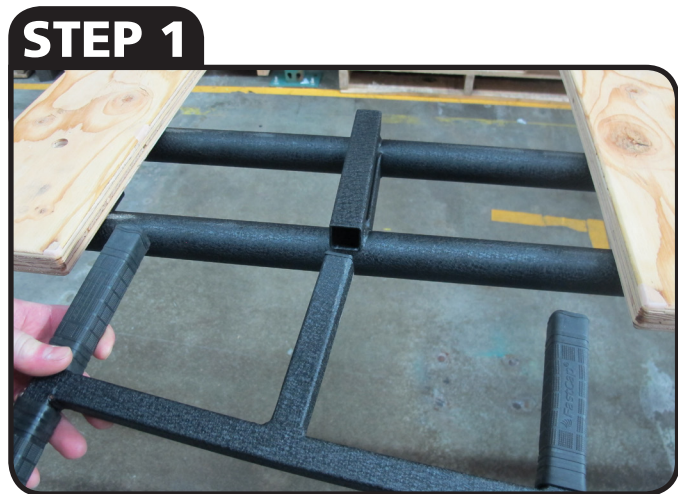

STEP 2

PULL THE PIN OUT OF THE FENCE SO THE FENCE IS LOOSE

STEP 3

LIFT FENCE UP AND SLIDE IT TO THE DESIRED POSITION AND POP IT BACK INTO PLACE

STEP 4

PENCIL IN A LINE FOLLOWING THE CENTER OF THE ORIGINAL HOLE. 5/16" FROM THE BOTTOM & 5/8" FROM THE TOP

STEP 5

USE A CLAMP TO HOLD THE FENCE AND POST TOGETHER AND DRILL A HOLE

STEP 6

PUSH THE PIN INTO YOUR NEWLY DRILLED HOLE TO CHECK THE FIT

SOME FEATURES AND ACCESSORIES MAY NOT BE INCLUDED WITH YOUR SYSTEM.
PLEASE VISIT WWW.FASTCAP.COM FOR MORE DETAILS.

BEST FENCE PRO BAG & RACK

ATTACH FRONT BAG RACK BY SLIDING POST INTO HOLE

SLIDE BAG ONTO FRONT RACK

BEST FENCE PRO ACCESSORIES

INSERT WORK TABLE INTO ACCESSORY HOLE WHERE DESIRED

LUMBER RACKS CAN BE FOLDED OPEN TO SUPPORT EXTRA LUMBER