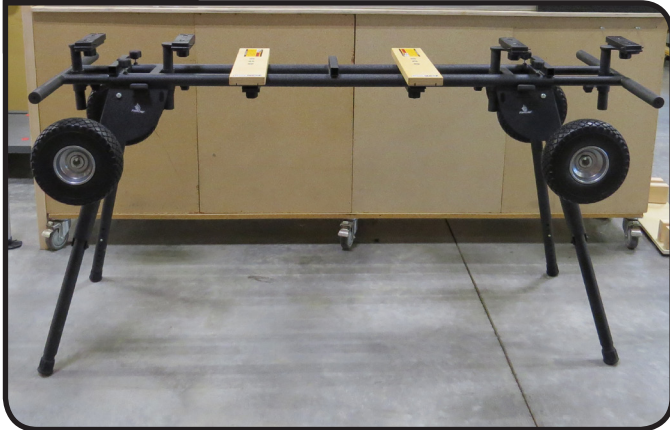

STEP 5

REPEAT ON OTHER SIDE TO FINISH STAND SETUP

SOME FEATURES AND ACCESSORIES MAY NOT BE INCLUDED WITH YOUR SYSTEM.
PLEASE VISIT WWW.FASTCAP.COM FOR MORE DETAILS.