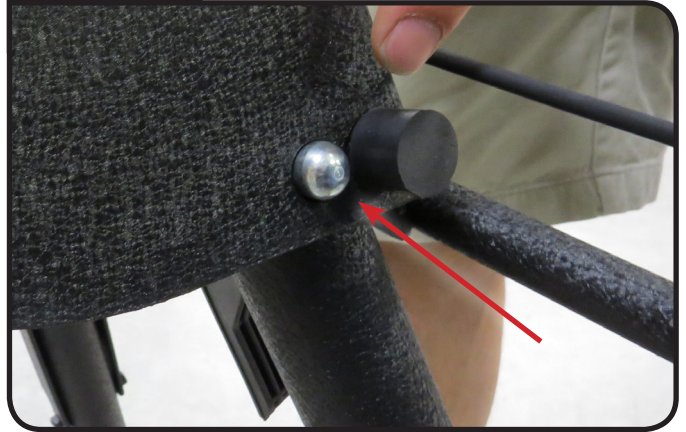

POSITION THE STAND WHERE YOU WANT TO SET IT UP

STEP 2

RELEASE LEGS BY PULLING HANDLES ON BOTH SIDES

STEP 3

LIFT ONE SIDE OF FENCE AND PULL LEGS TO STANDING POSITION

STEP 4

MAKE SURE BALL DETENT IS LOCKED IN STANDING POSITION

STEP 2

SLIDE WHEEL ONTO AXLE

STEP 3

**INSERT LOCKING PIN THROUGH HOLE
IN AXLE**

STEP 4

FLIP DOWN RING TO LOCK PIN IN PLACE

BEST FENCE SAW SETUP

STEP 1